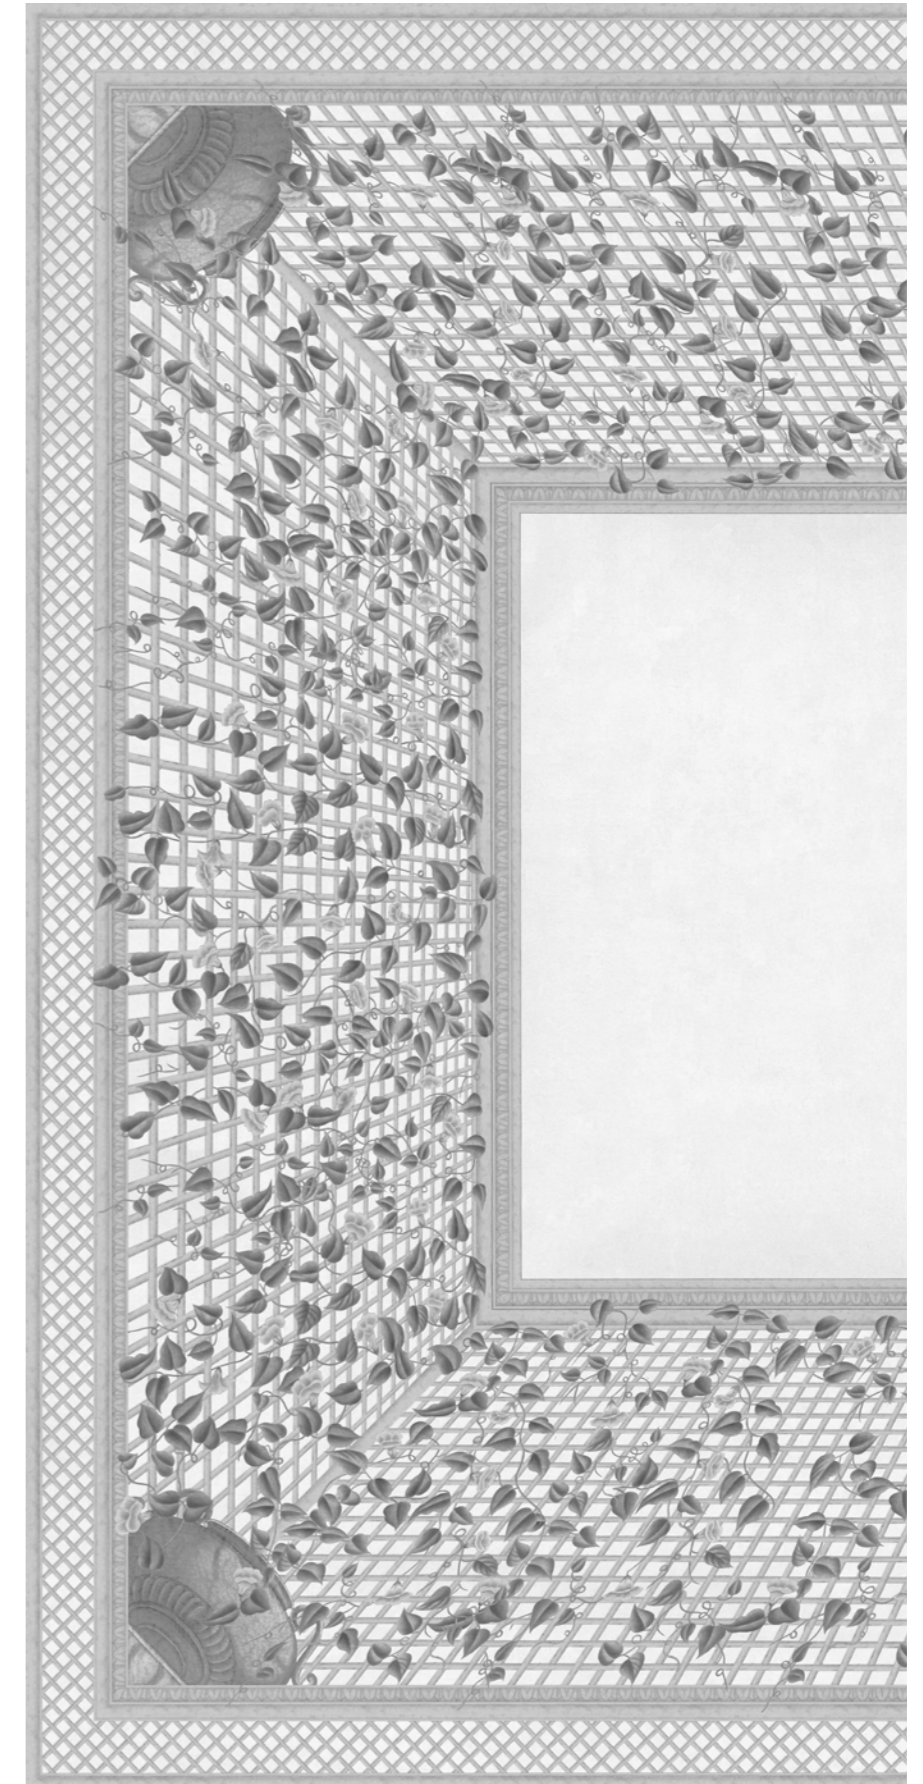

cs13 Grey Tones