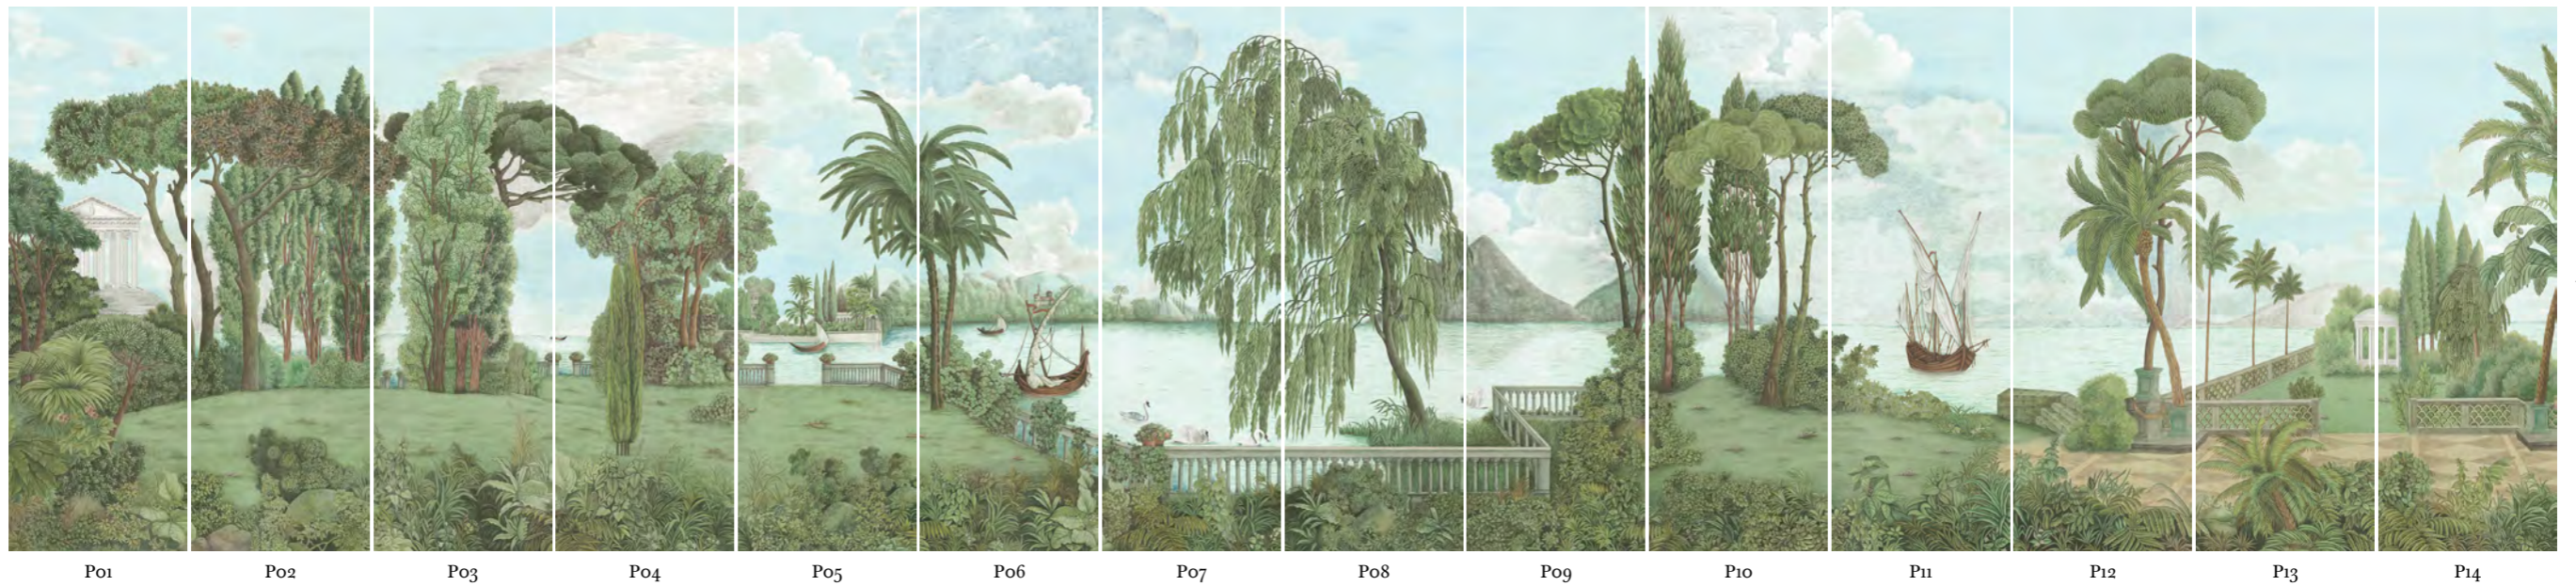

Standard Sizes

TOTAL WIDTH 1350cm 531 5/8" NB. OF PANELS 15

H225

225cm
88 3/5"

TOTAL WIDTH 1530cm 602 3/8" NB. OF PANELS 17

H255

255cm
100 2/5"

TOTAL WIDTH 1620cm 637 6/8" NB. OF PANELS 18

H275

275cm
108 1/4"