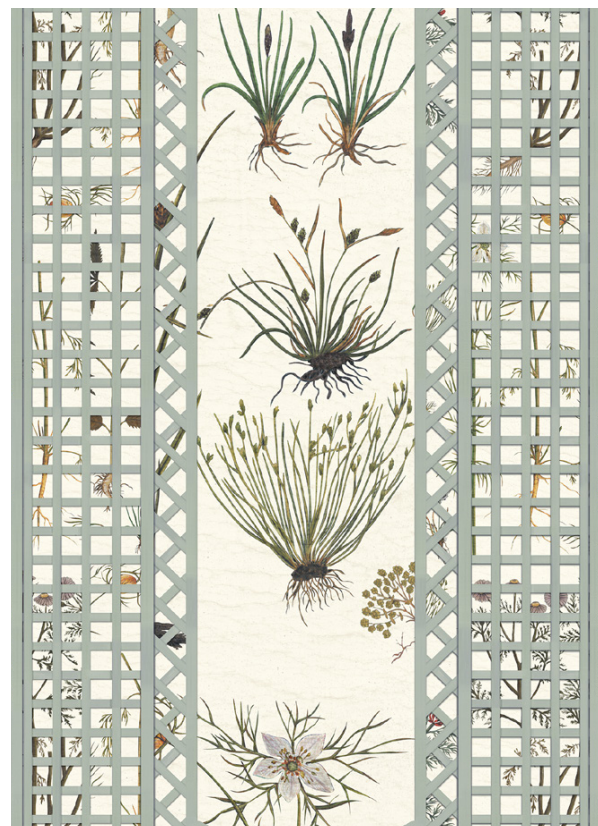

Color options

↻ First & Last panel connect

* Available in custom sizes & colors

Collection :

European Collection

Width :

Custom size

Sales Unit :

Sold by m² (custom-made)

Composition :

100% Non Woven (PVC-free / FSC certified)

Weight :

180 gr./sqm

Color fastness to light :

Good

Fire retardant :

Flame retardant and C-s1, d0 according to European Standard EN 13501-1
ASTM – E84 Class A fire certification

Installation :

Standard non-woven WP paste - Paste the wall - Dry Strippable -
Dimensionally stable

Notes :

Also available printed on Vinyl Coated Wallpaper, Glass Fibre Wallpaper
and Scrubbable Non Woven.

Assorted Products:

RF417 - Herbier

RW417 - Herbier

SC146 - Renaissance Herbier

Full decor and more information available on Iksel.com