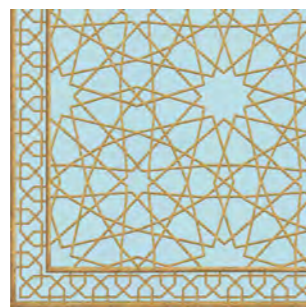

# Mameluk Geometric Ceiling

MANY of these geometric designs were used in the Islamic World. This one is Mameluk, 14th Cent. and has undulating lines which give it movement. It can also be used as a Repet Design Wallpaper under the reference RW216.

# Color Options

*cs21 Bone*

*cs27 Sky*

*cs28 Celadon*

*cs61 Azure*

*cs90 Lapis Blue*

*cs91 Frost Blue*

# Mameluk Geometric Ceiling

**M**ANY of these geometric designs were used in the Islamic World. This one is Mameluk, 14th Cent. and has undulating lines which give it movement. It can also be used as a Repet Design Wallpaper under the reference RW216.

## Color options

*cs21 Bone*

*cs27 Sky*

*cs28 Celadon*

*cs90 Lapis Blue*

*cs91 Frost Blue*

*cs61 Azure*

Collection :	Ottoman Collection
Sales Unit :	Sold by m <sup>2</sup> (custom-made)
Composition :	100% Non Woven (PVC-free / FSC certified)
Weight :	180 gr./sqm
Color fastness to light :	Good
Fire retardant :	Flame retardant and C-s1, d0 according to European Standard EN 13501-1 ASTM – E84 Class A fire certification
Installation :	Standard non-woven WP paste - Paste the wall - Dry Strippable - Dimensionally stable
Notes :	Also available printed on Vinyl Coated Wallpaper, Glass Fibre Wallpaper and Scrubbable Non Woven.
Assorted Products :	RW216 Mamluk Geometric