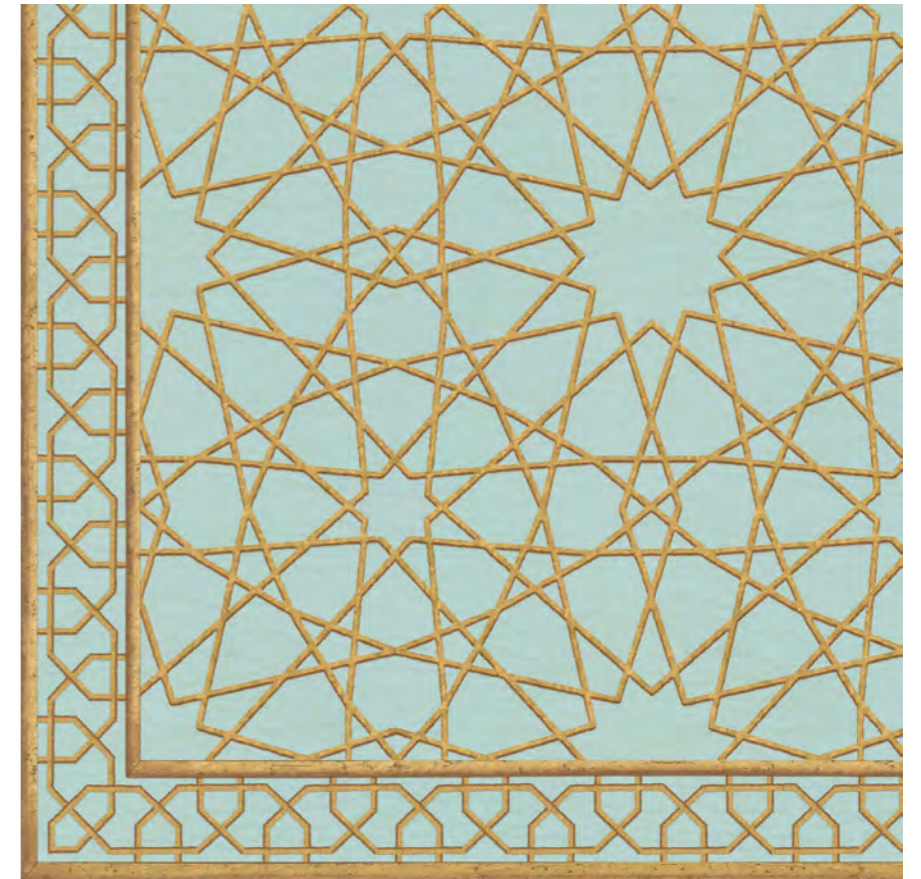

cs28 Celadon