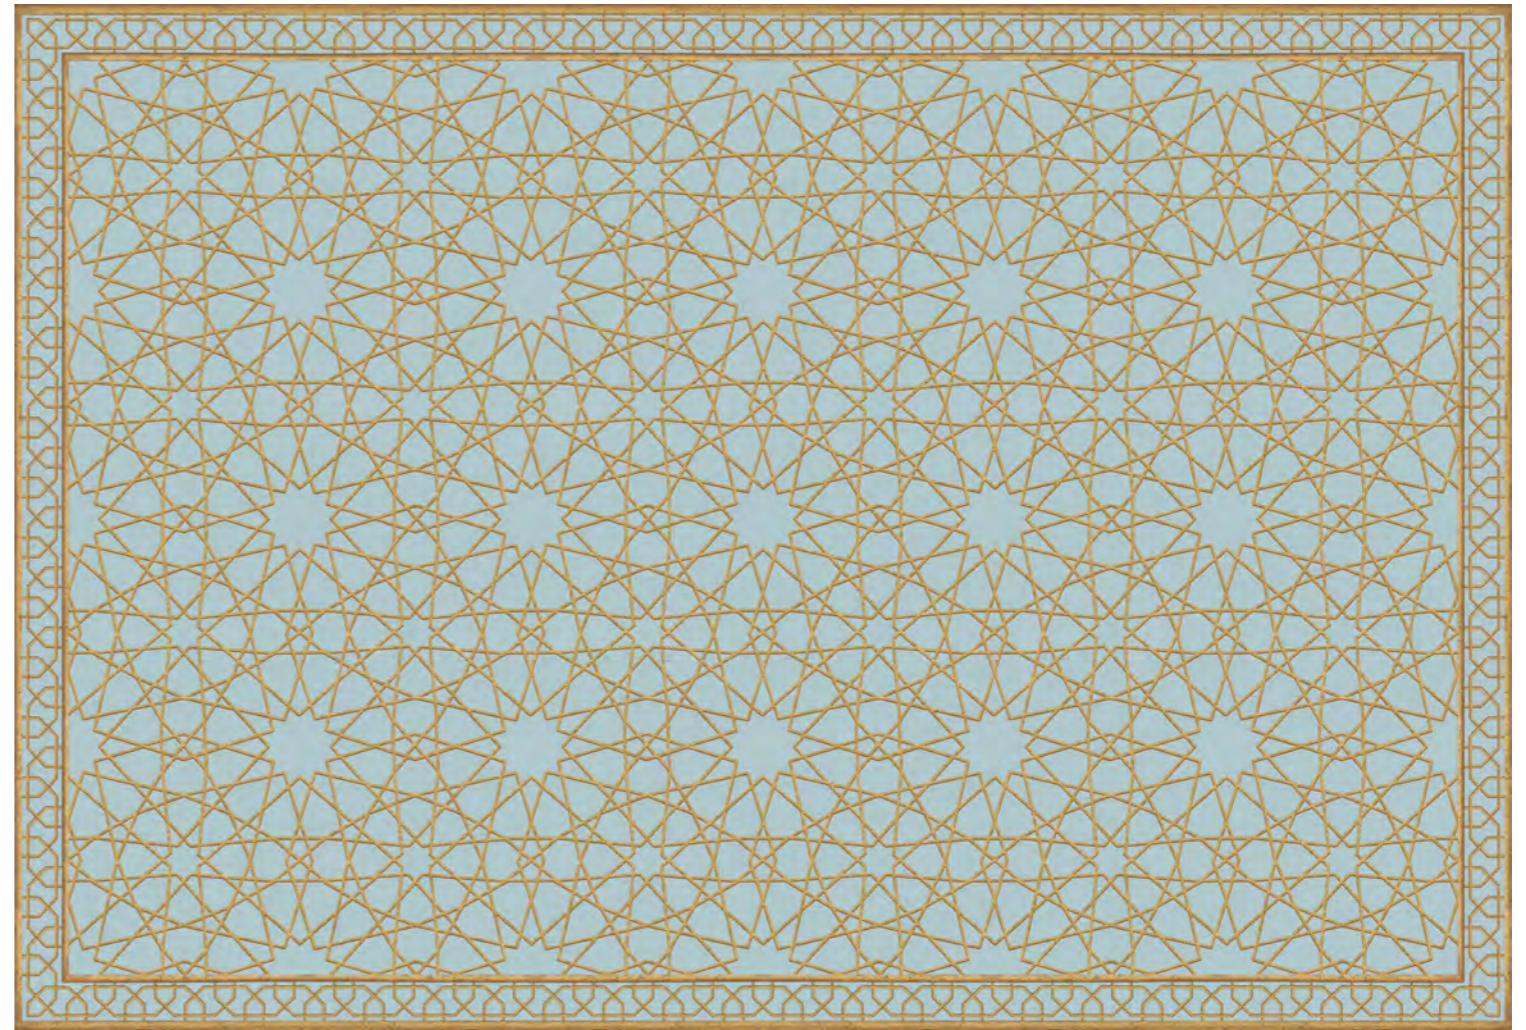

Mameluk Geometric Ceiling