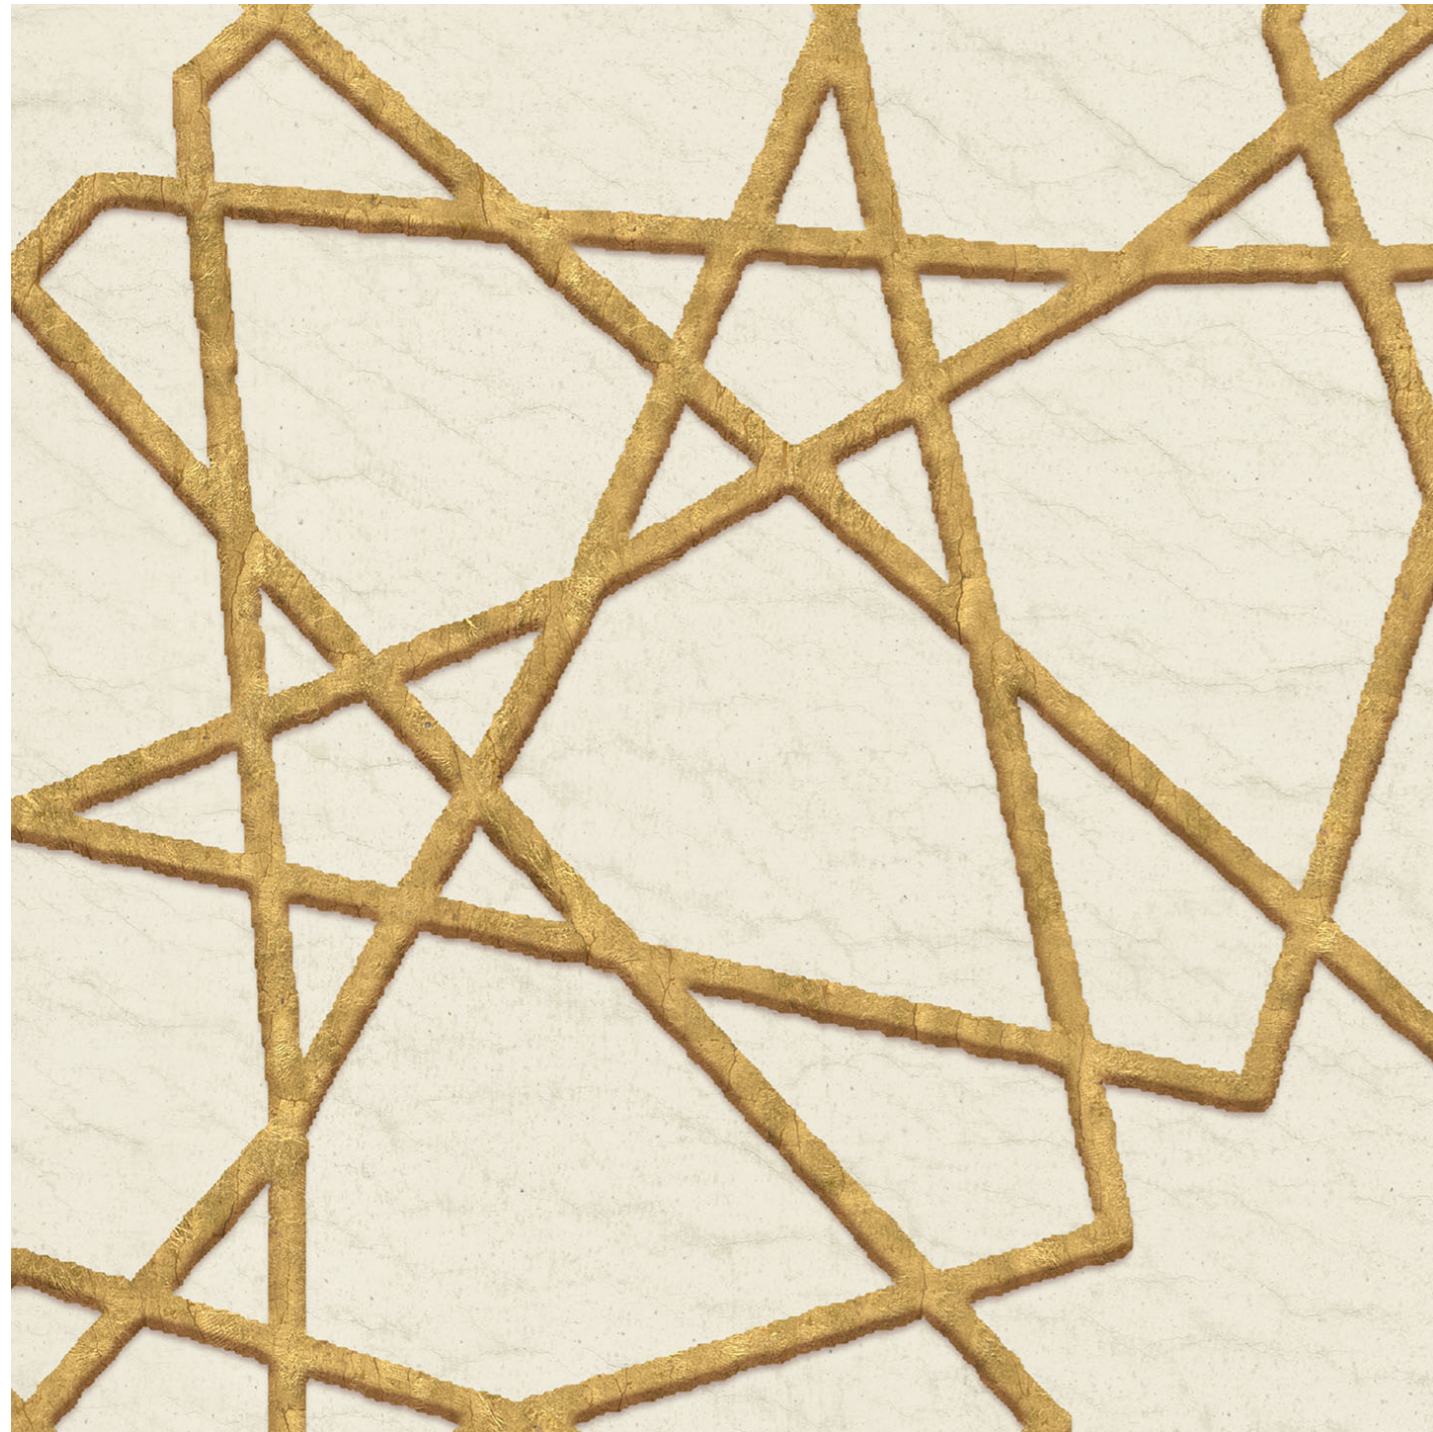

# Mamluk Geometric

RW216

cs21 Bone

Iksel.com

Many of these geometric designs were used in the Islamic World. This one is Mameluk, 14th Cent. and has undulating lines which give it movement. This design is also available in over 60 additional background colors with our Standard+ Service.