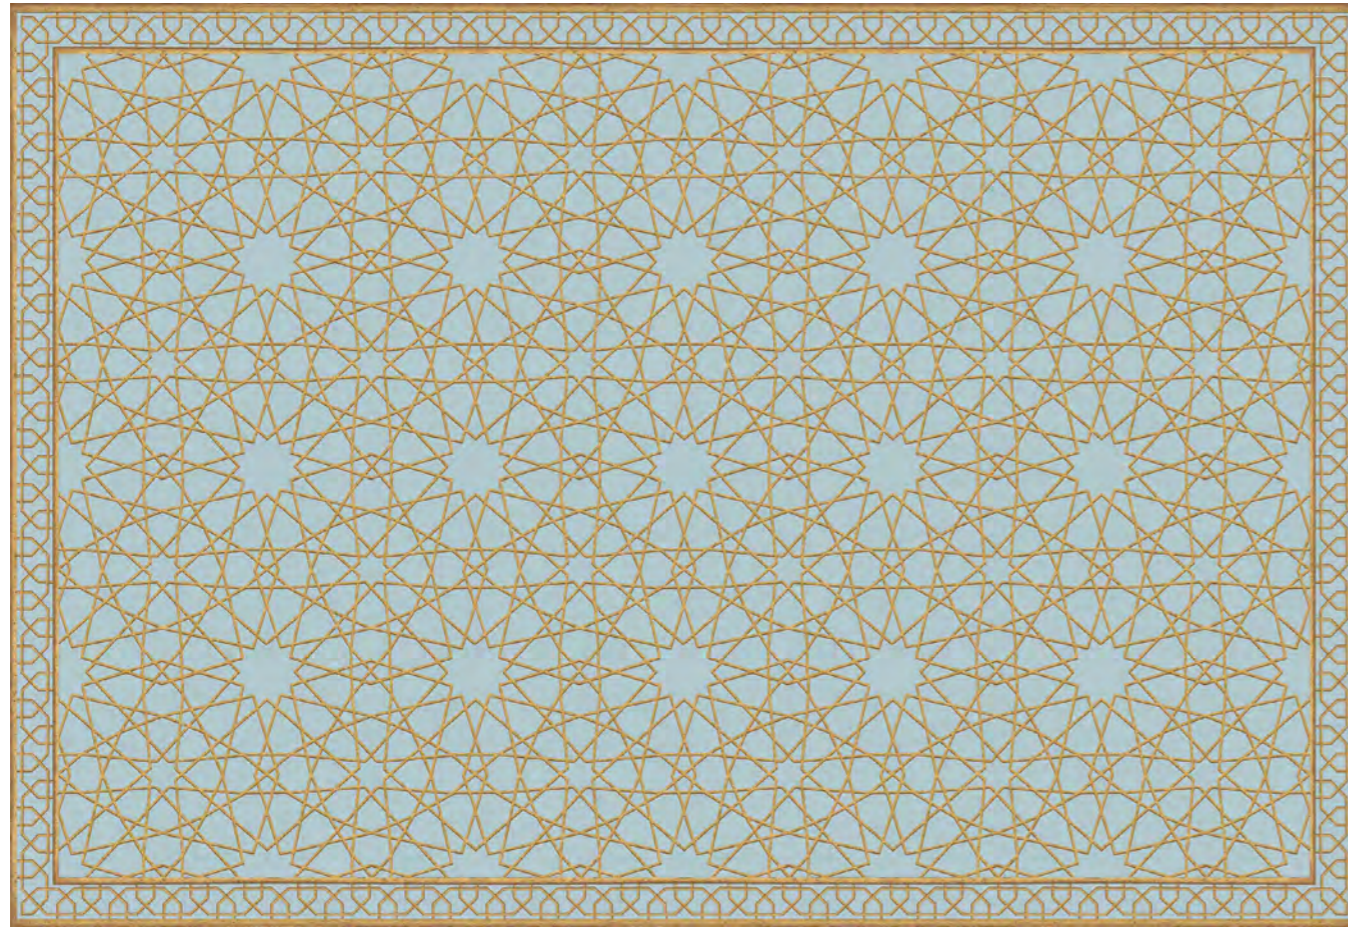

Mameluk Geometric Ceiling

MANY of these geometric designs were used in the Islamic World. This one is Mameluk, 14th Cent. and has undulating lines which give it movement. It can also be used as a Repet Design Wallpaper under the reference RW216.

Color options

Collection :	Ottoman Collection
Sales Unit :	Sold by m² (custom-made)
Composition :	100% Non Woven (PVC-free / FSC certified)
Weight :	180 gr./sqm
Color fastness to light :	Good
Fire retardant :	Flame retardant and C-s1, d0 according to European Standard EN 13501-1 ASTM – E84 Class A fire certification
Installation :	Standard non-woven WP paste - Paste the wall - Dry Strippable - Dimensionally stable
Notes :	Also available printed on Vinyl Coated Wallpaper, Glass Fibre Wallpaper and Scrubbable Non Woven.
Assorted Products :	RW216 Mamluk Geometric