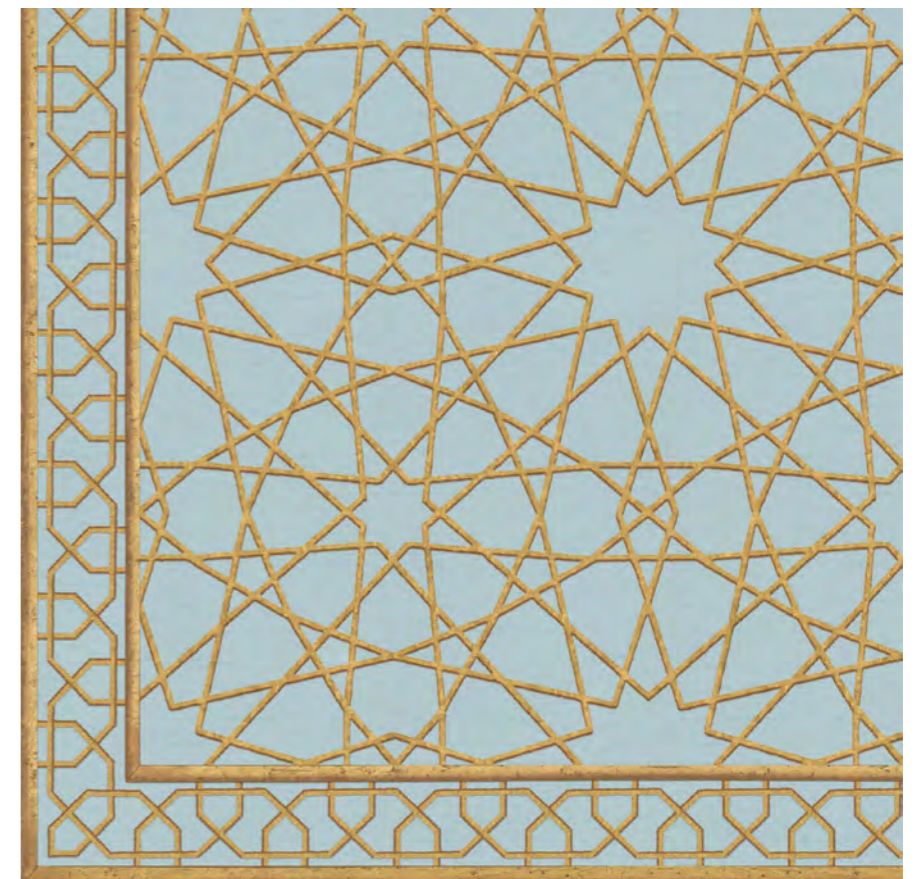

# Mameluk Geometric Ceiling

MANY of these geometric designs were used in the Islamic World. This one is Mameluk, 14th Cent. and has undulating lines which give it movement. It can also be used as a Repet Design Wallpaper under the reference RW216.

# Color Options

*cs21 Bone*

*cs27 Sky*

*cs28 Celadon*

*cs61 Azure*

*cs90 Lapis Blue*

*cs91 Frost Blue*

# Mameluk Geometric Ceiling

**M**ANY of these geometric designs were used in the Islamic World. This one is Mameluk, 14th Cent. and has undulating lines which give it movement. It can also be used as a Repet Design Wallpaper under the reference RW216.