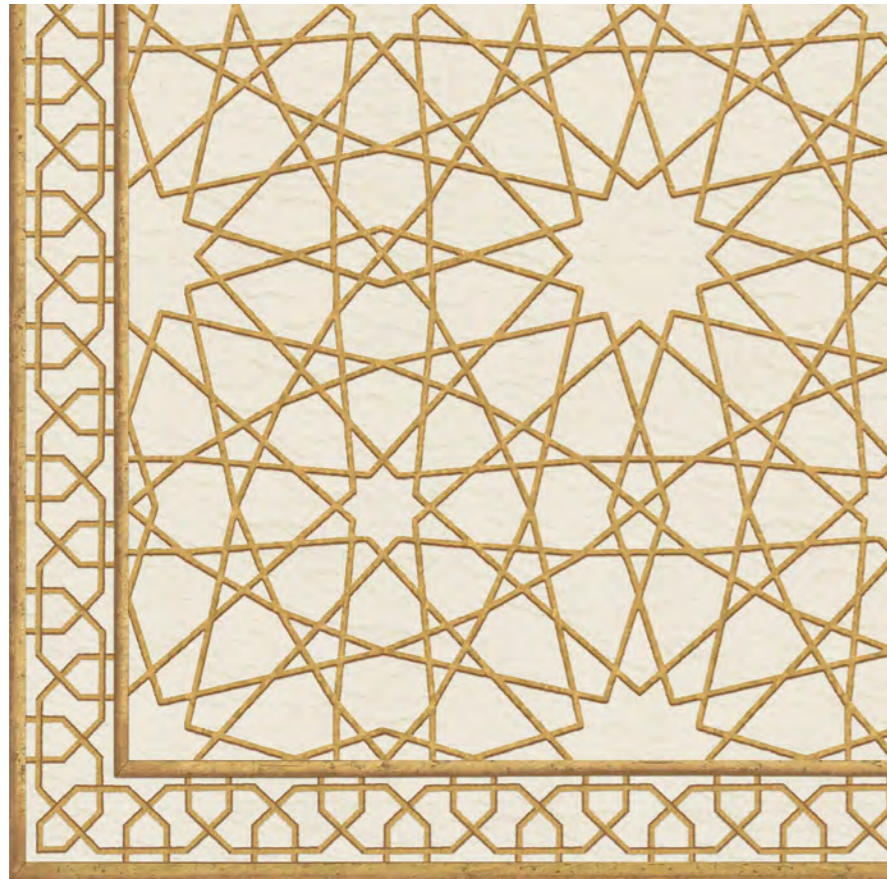

Color Options

cs21 Bone