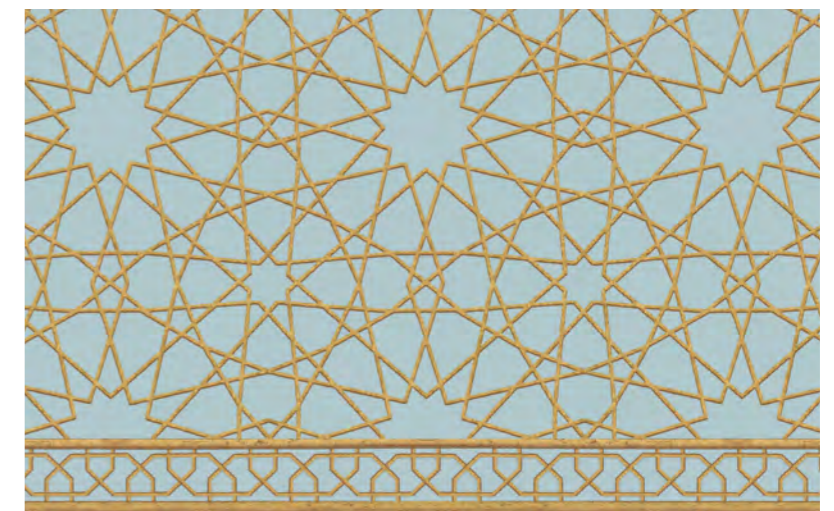

# Mameluk Geometric Ceiling

MANY of these geometric designs were used in the Islamic World. This one is Mameluk, 14th Cent. and has undulating lines which give it movement. It can also be used as a Repet Design Wallpaper under the reference RW216.

## COLOR OPTIONS

*cs21 Bone*

*cs27 Sky*

*cs28 Celadon*

*cs61 Azure*

*cs90 Lapis Blue*

*cs91 Frost Blue*