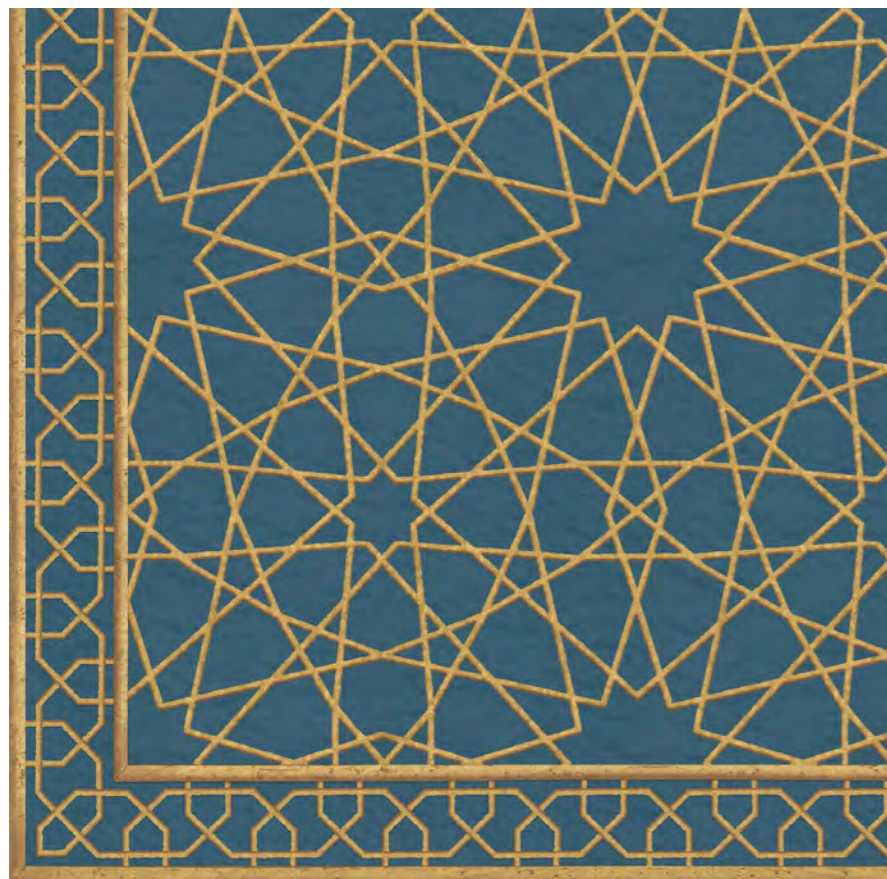

# Mameluk Geometric Ceiling

MANY of these geometric designs were used in the Islamic World. This one is Mameluk, 14th Cent. and has undulating lines which give it movement. It can also be used as a Repet Design Wallpaper under the reference RW216.

# Color Options

*cs21 Bone*

*cs27 Sky*

*cs28 Celadon*

*cs61 Azure*

*cs90 Lapis Blue*

*cs91 Frost Blue*

# Mameluk Geometric Ceiling

**M**ANY of these geometric designs were used in the Islamic World. This one is Mameluk, 14th Cent. and has undulating lines which give it movement. It can also be used as a Repet Design Wallpaper under the reference RW216.