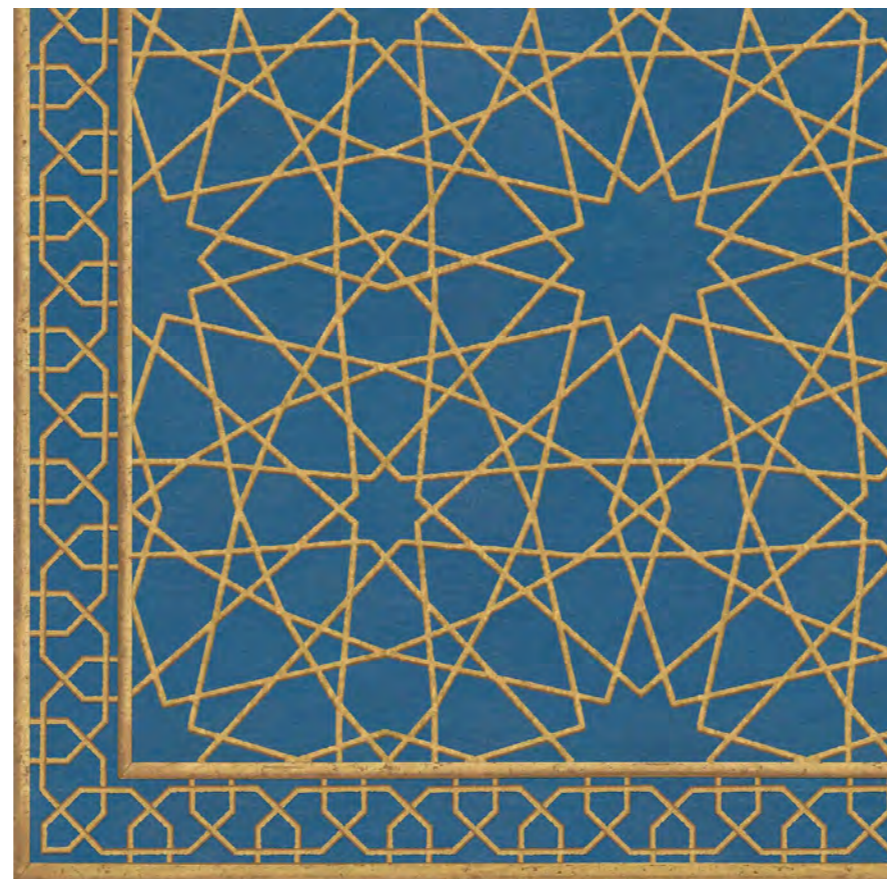

# Mameluk Geometric Ceiling

MANY of these geometric designs were used in the Islamic World. This one is Mameluk, 14th Cent. and has undulating lines which give it movement. It can also be used as a Repet Design Wallpaper under the reference RW216.

# Color Options

*cs21 Bone*

*cs27 Sky*

*cs28 Celadon*

*cs61 Azure*

*cs90 Lapis Blue*

*cs91 Frost Blue*

# Mameluk Geometric Ceiling

**M**ANY of these geometric designs were used in the Islamic World. This one is Mameluk, 14th Cent. and has undulating lines which give it movement. It can also be used as a Repet Design Wallpaper under the reference RW216.