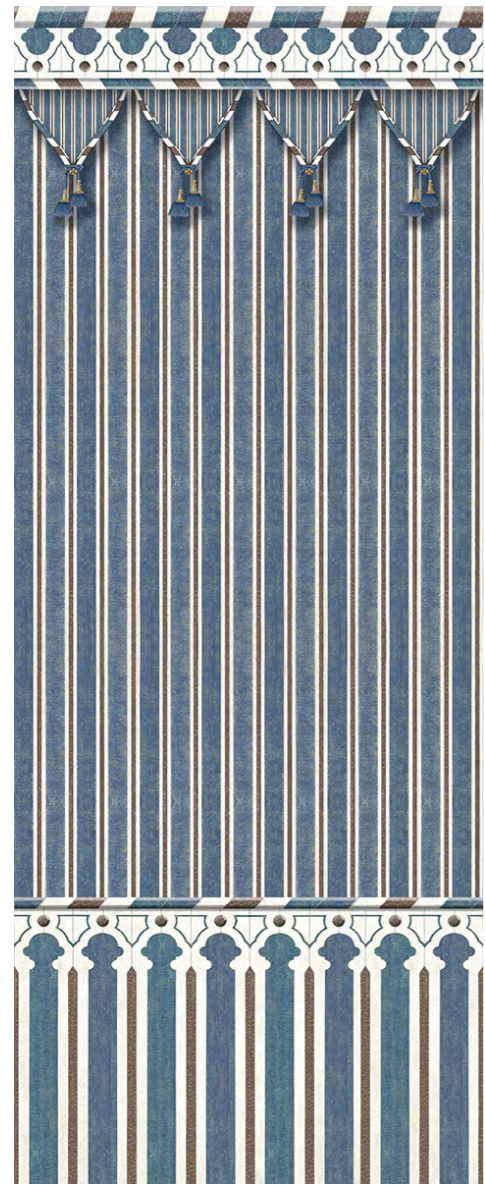

# Kubilai's Tent SC112

**T**HIS design is in fact taken from an Abbasid wainscoting. Dimonah made it into an exotic tent which transforms a room into a chic camping fantasy. Four colorways are assorted with our Chinoiserie Eastern Eden SC121.

## STANDARD SIZES *for THIS DECOR*

	PANEL HEIGHT		PANEL WIDTH	NB. OF PANELS
H225 cm	88 <sup>3</sup> / <sub>8</sub> "	90 cm	35 <sup>3</sup> / <sub>8</sub> "	1
H255 cm	100 <sup>2</sup> / <sub>3</sub> "	90 cm	35 <sup>3</sup> / <sub>8</sub> "	1
H275 cm	108 <sup>1</sup> / <sub>4</sub> "	90 cm	35 <sup>3</sup> / <sub>8</sub> "	1
H300 cm	118 "	90 cm	35 <sup>3</sup> / <sub>8</sub> "	1
H325 cm	128 "	90 cm	35 <sup>3</sup> / <sub>8</sub> "	1

Poi

**H225**

225 cm x 90 cm  
88 3/8" x 35 3/8"

Poi

**H255**

255 cm x 90 cm  
100 3/8" x 35 3/8"

Poi

**H275**