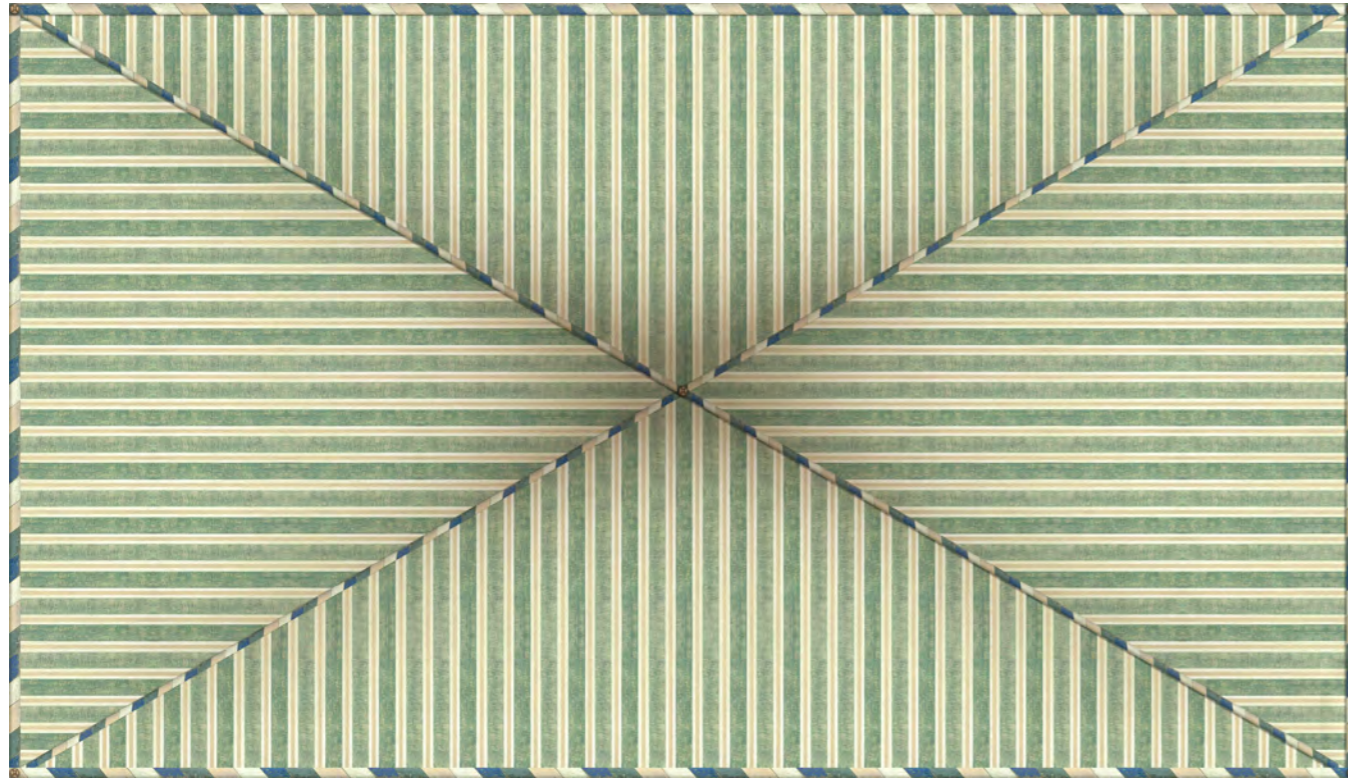

# Kubilai's Tent X-Ceiling

WITH its convincing trompe-l'oeil effect, this tented ceiling can be combined with Kubilai's Tent wallpaper or other designs. Four colorways are assorted with our Chinoiserie Eastern Eden SC121.