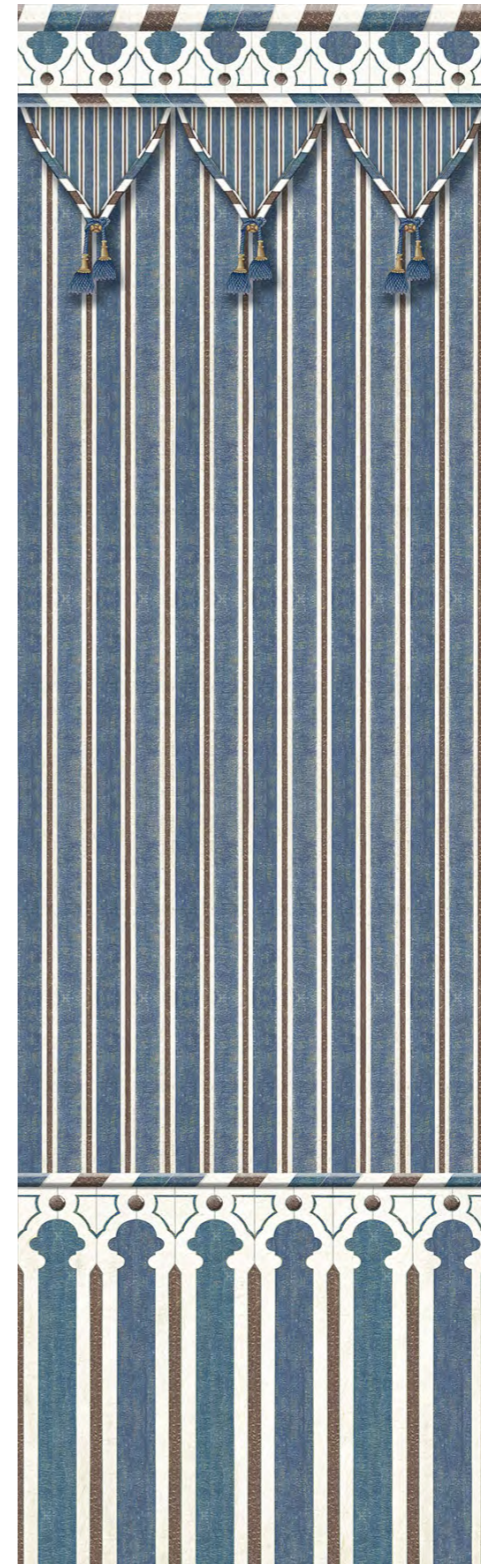

# Kubilai's Tent SC112

**T**HIS design is in fact taken from an Abbasid wainscoting. Dimonah made it into an exotic tent which transforms a room into a chic camping fantasy. Four colorways are assorted with our Chinoiserie Eastern Eden SC121.

## STANDARD SIZES *for THIS DECOR*

	PANEL HEIGHT		PANEL WIDTH	NB. OF PANELS
H225 cm	88 <sup>3</sup> / <sub>8</sub> "	90 cm	35 <sup>3</sup> / <sub>8</sub> "	1
H255 cm	100 <sup>2</sup> / <sub>3</sub> "	90 cm	35 <sup>3</sup> / <sub>8</sub> "	1
H275 cm	108 <sup>1</sup> / <sub>4</sub> "	90 cm	35 <sup>3</sup> / <sub>8</sub> "	1
H300 cm	118 "	90 cm	35 <sup>3</sup> / <sub>8</sub> "	1
H325 cm	128 "	90 cm	35 <sup>3</sup> / <sub>8</sub> "	1

Poi

**H225**

225 cm x 90 cm  
88 3/8" x 35 3/8"

Poi

**H255**

255 cm x 90 cm  
100 3/8" x 35 3/8"

Poi

**H275**

275 cm x 90 cm  
108 1/4" x 35 3/8"

Poi

**H300**

300 cm x 90 cm  
118" x 35 3/8"

Poi

**H325**

325 cm x 90 cm  
128" x 35 3/8"