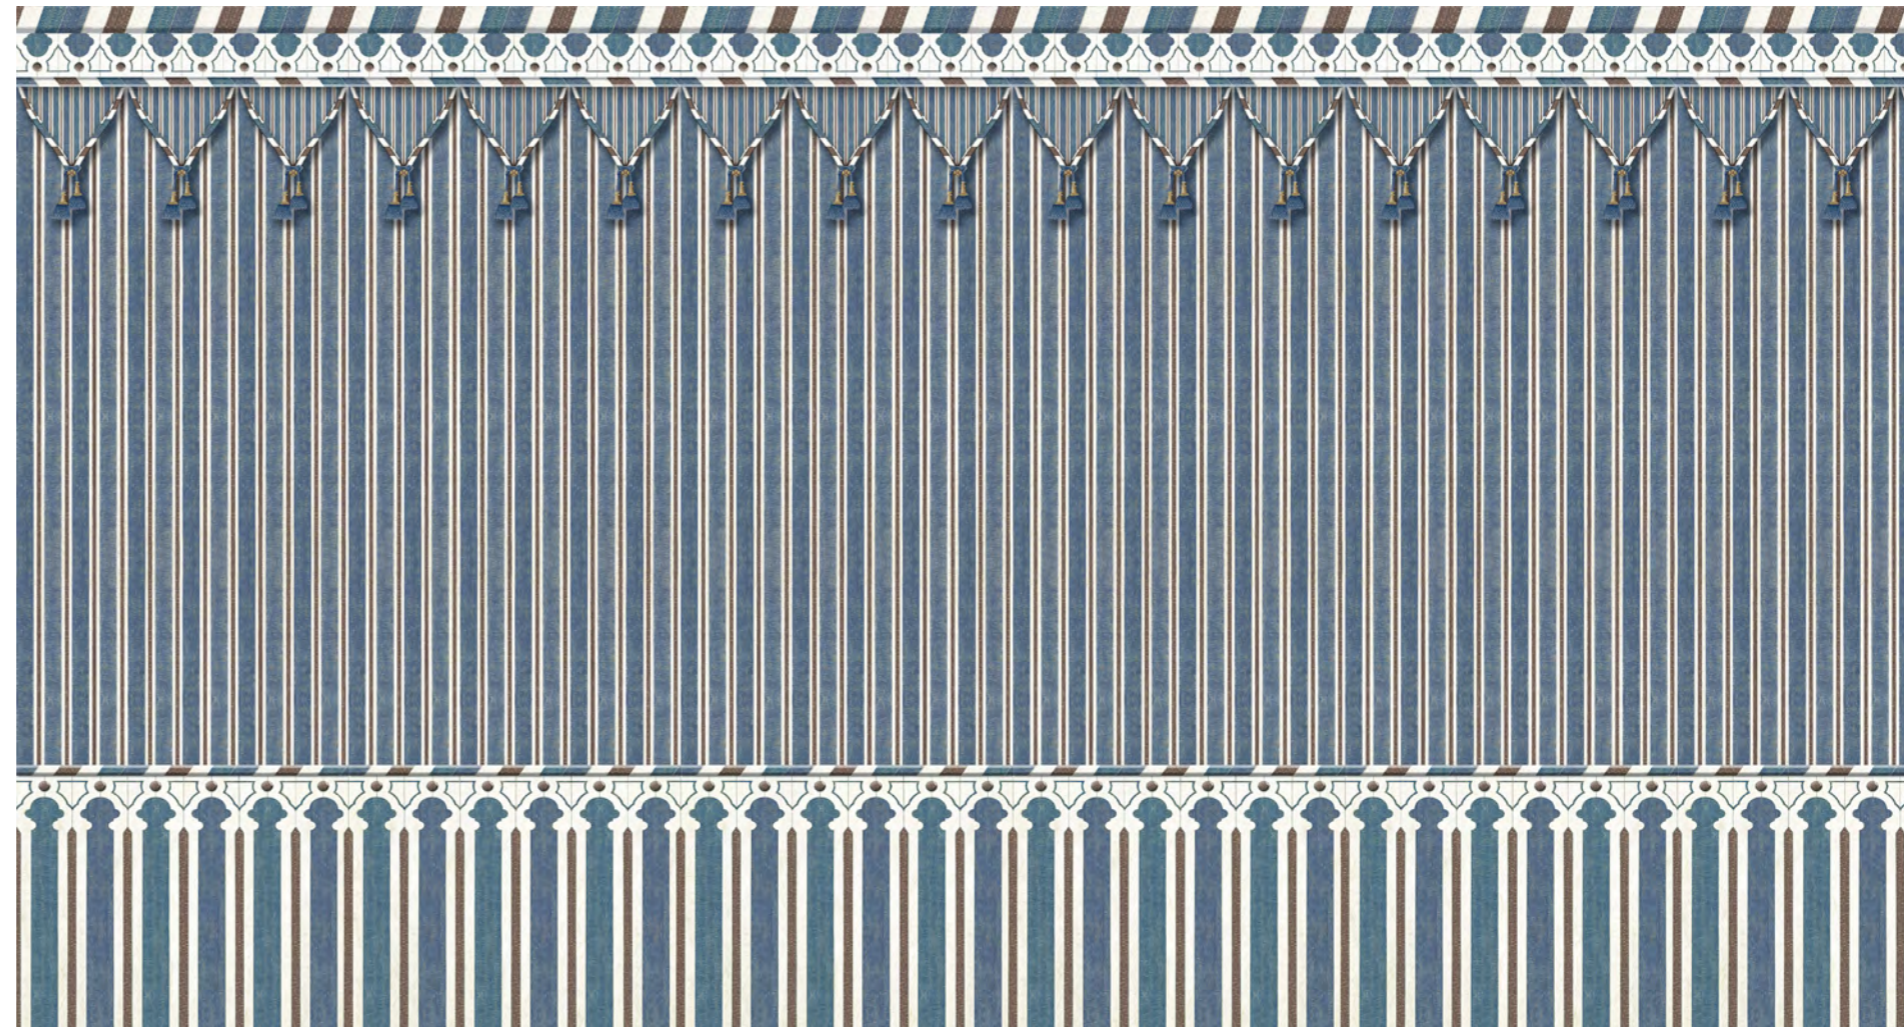

# Kubilai's Tent SC112

**T**HIS design is in fact taken from an Abbasid wainscoting. Dimonah made it into an exotic tent which transforms a room into a chic camping fantasy. Four colorways are assorted with our Chinoiserie Eastern Eden SC121.