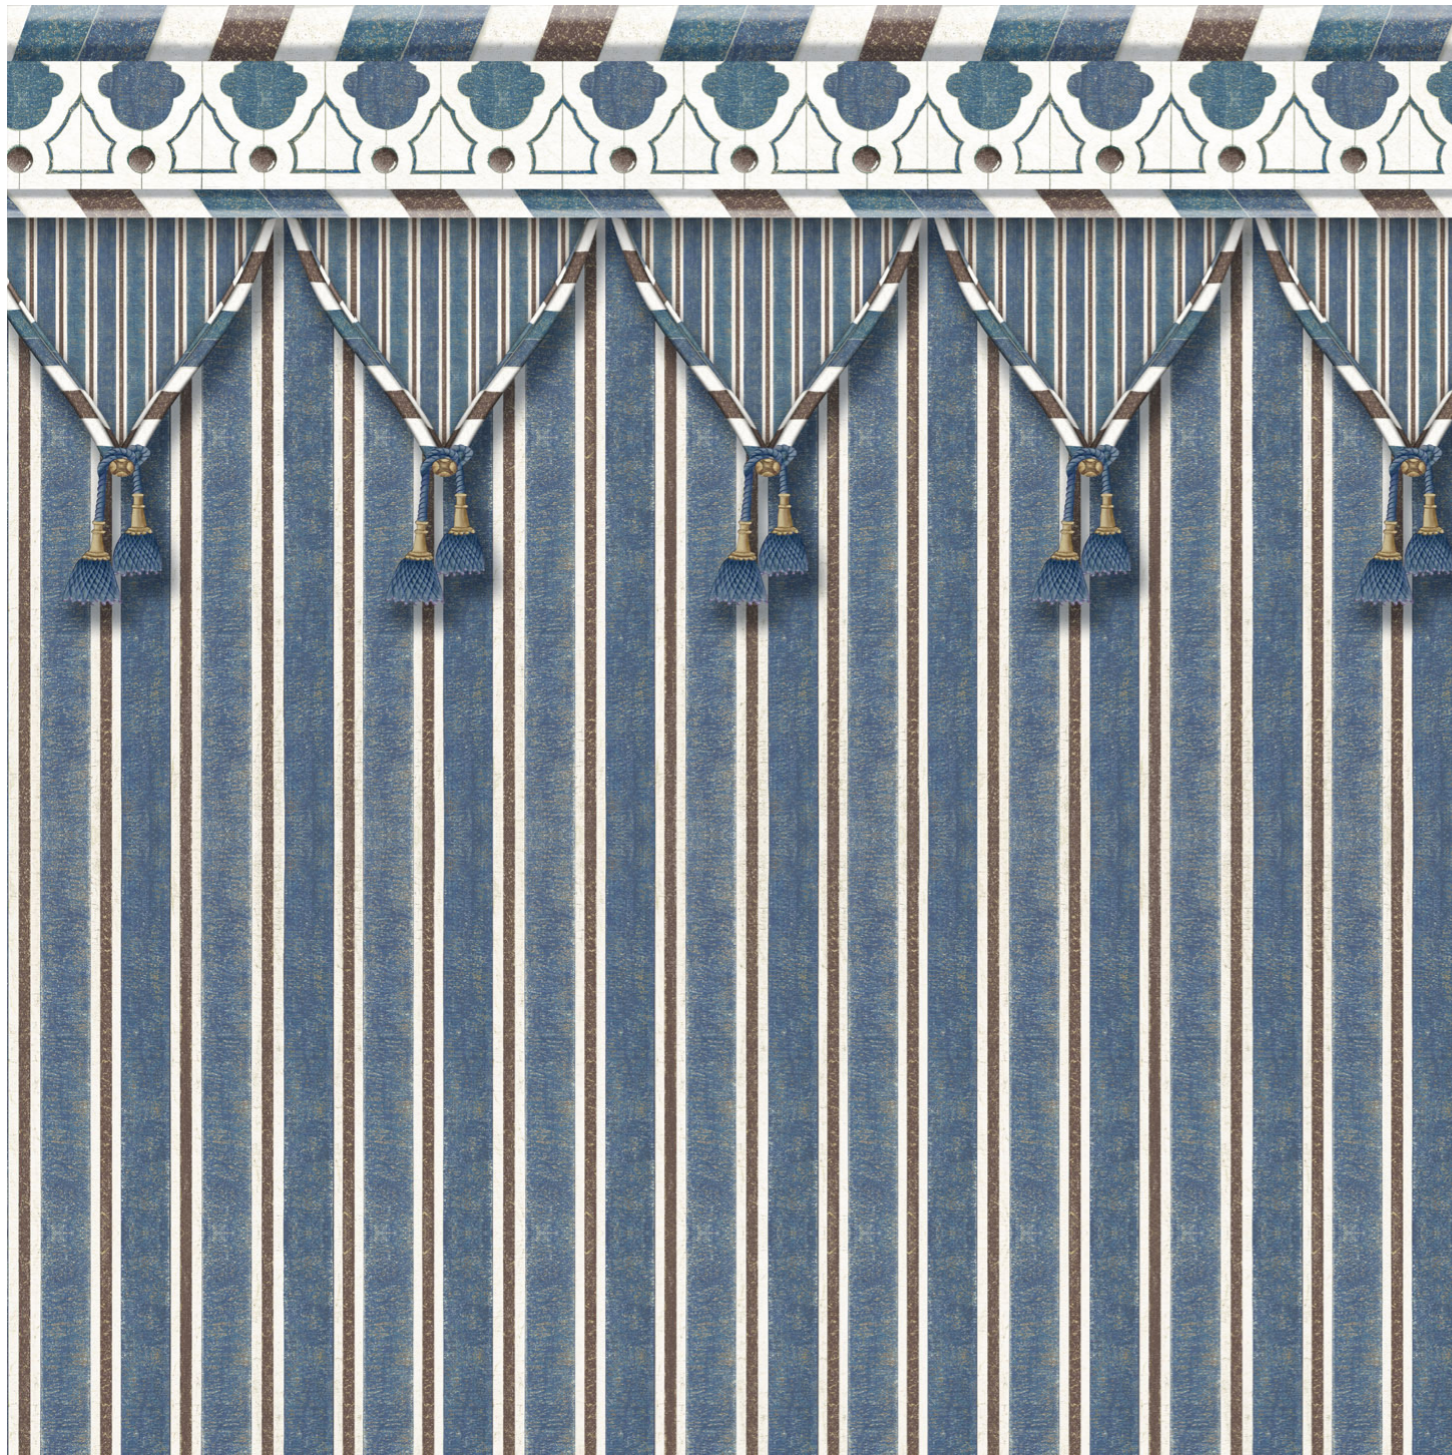

# Kubilai's Tent SC112

**T**HIS design is in fact taken from an Abbasid wainscoting. Dimonah made it into an exotic tent which transforms a room into a chic camping fantasy. Four colorways are assorted with our Chinoiserie Eastern Eden SC121.

# Kubilai's Tent

FABRIC

DIGITAL MEMO

# Kubilai's Tent

RF712

cs43 Blue

Printed on a heavy cotton canvas, in 320cm (126") height, "Kubilai's Tent" fabric is a 90cm (35 3/8") wide panel which loops. It is sold by the panel. This design is also available on wallpaper, for the walls (SC112) and as a ceiling (CE112 & CE113)