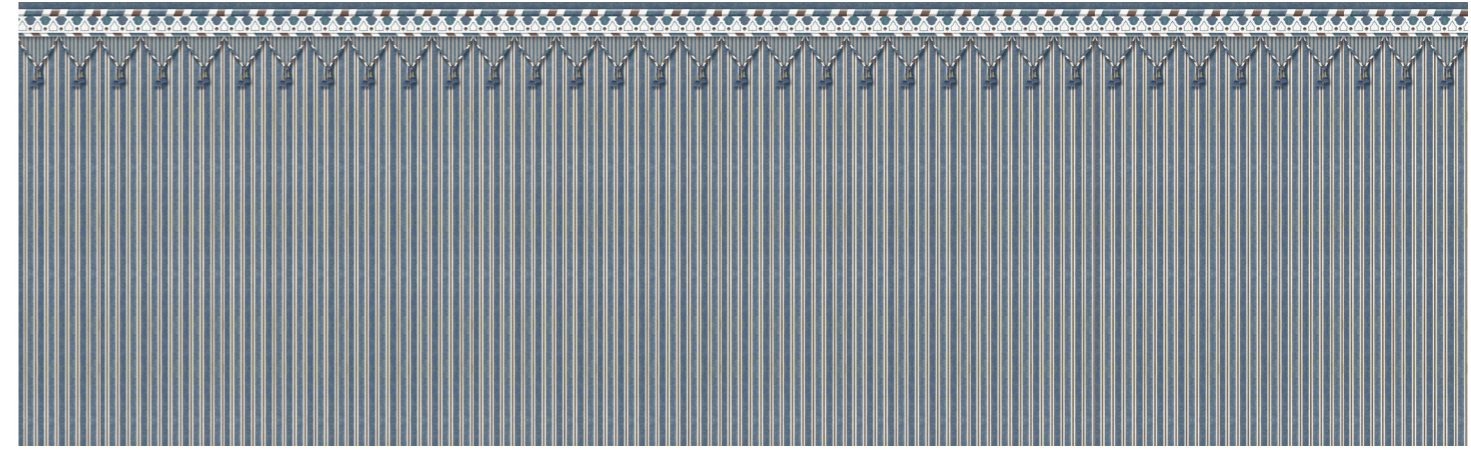

# Kubilai's Tent

RF712

cs43 Blue

Printed on a heavy cotton canvas, in 320cm (126") height, "Kubilai's Tent" fabric is a 90cm (35 3/8") wide panel which loops. It is sold by the panel. This design is also available on wallpaper, for the walls (SC112) and as a ceiling (CE112 & CE113)