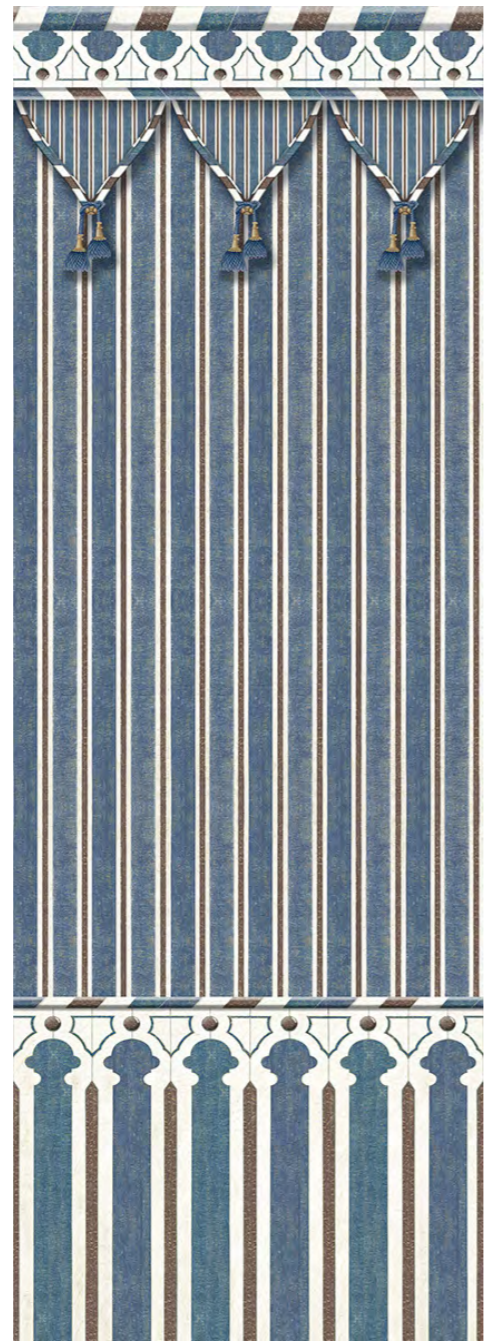

# Kubilai's Tent SC112

**T**HIS design is in fact taken from an Abbasid wainscoting. Dimonah made it into an exotic tent which transforms a room into a chic camping fantasy. Four colorways are assorted with our Chinoiserie Eastern Eden SC121.

## STANDARD SIZES *for THIS DECOR*

	PANEL HEIGHT		PANEL WIDTH	NB. OF PANELS
H225 cm	88 <sup>3</sup> / <sub>8</sub> "	90 cm	35 <sup>3</sup> / <sub>8</sub> "	1
H255 cm	100 <sup>2</sup> / <sub>3</sub> "	90 cm	35 <sup>3</sup> / <sub>8</sub> "	1
H275 cm	108 <sup>1</sup> / <sub>4</sub> "	90 cm	35 <sup>3</sup> / <sub>8</sub> "	1
H300 cm	118 "	90 cm	35 <sup>3</sup> / <sub>8</sub> "	1
H325 cm	128 "	90 cm	35 <sup>3</sup> / <sub>8</sub> "	1

Poi

**H225**

225 cm x 90 cm  
88 3/8" x 35 3/8"

Poi

**H255**

255 cm x 90 cm  
100 3/8" x 35 3/8"

Poi

**H275**