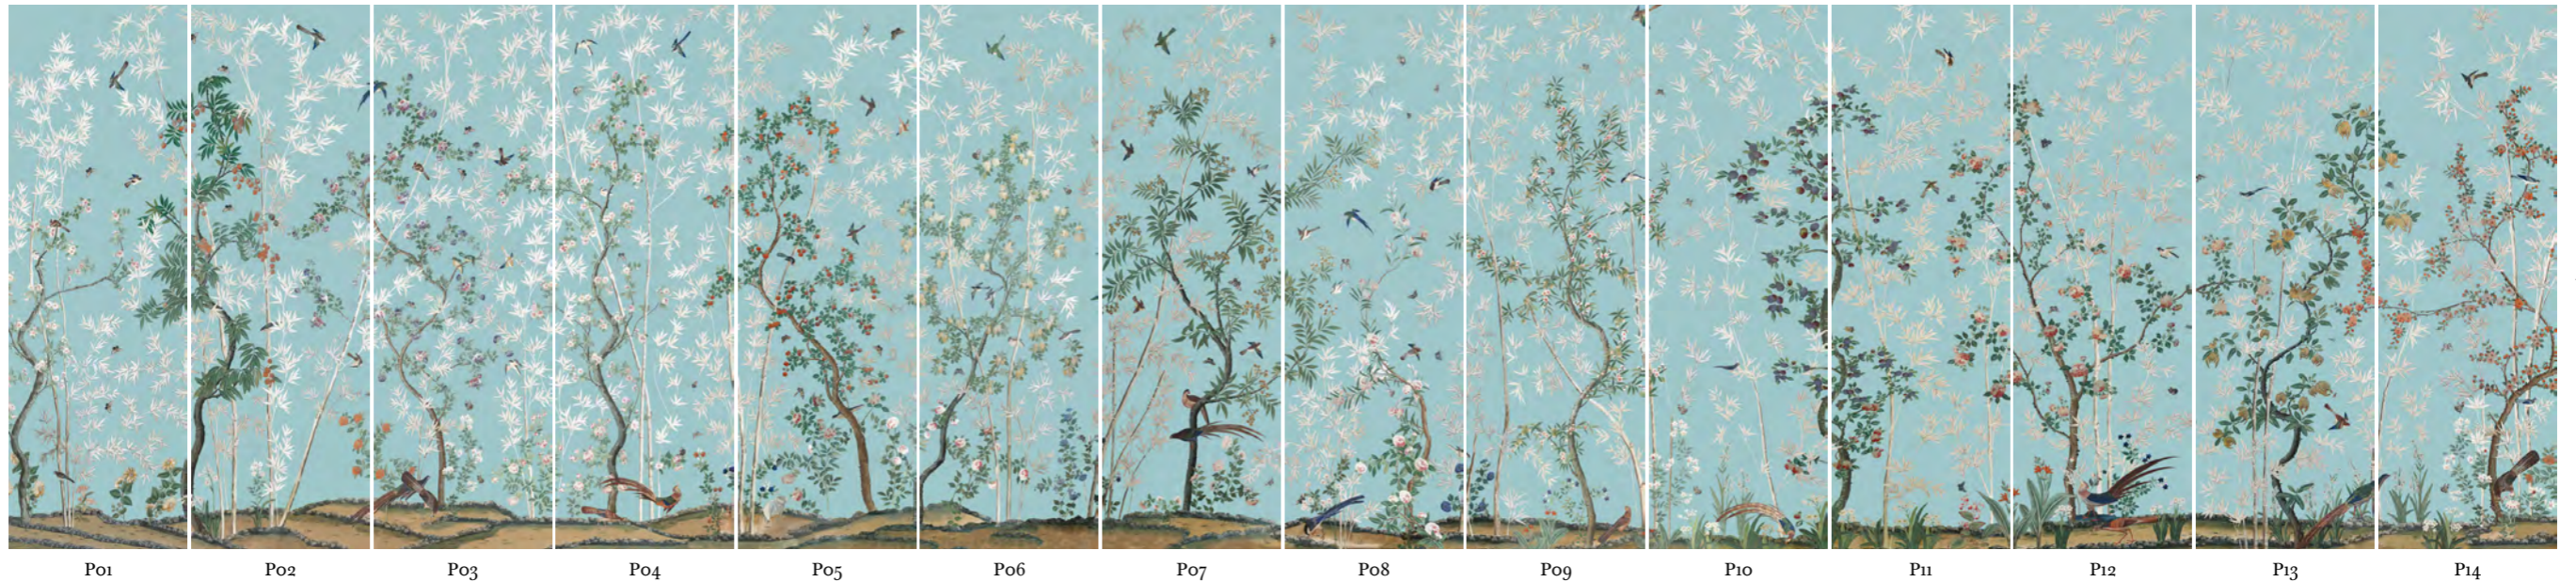

Standard Sizes

TOTAL WIDTH 1980cm 779 4/8" NB. OF PANELS 22

H225

225cm
88 3/5"

TOTAL WIDTH 2250cm 885 7/8" NB. OF PANELS 25

H255

255cm
100 2/5"

TOTAL WIDTH 2430cm 956 6/8" NB. OF PANELS 27

H275

275cm
108 1/4"