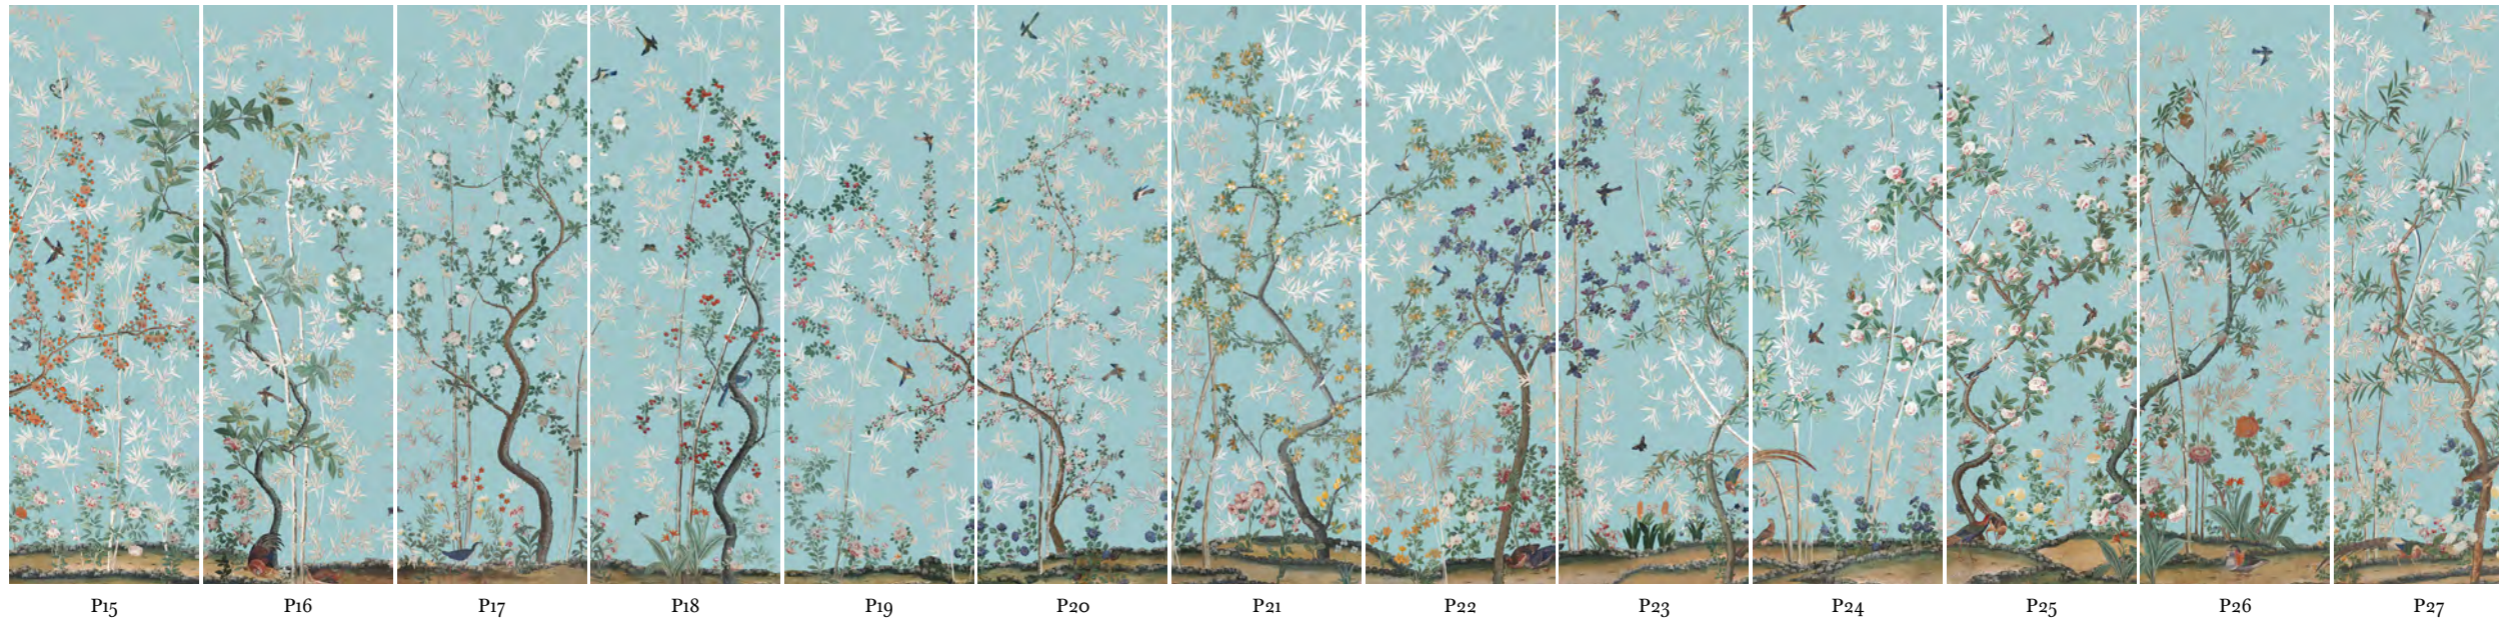

# Standard Sizes

TOTAL WIDTH 1980cm 779 4/8" NB. OF PANELS 22

H225  
225cm  
88 3/5"

TOTAL WIDTH 2250cm 885 7/8" NB. OF PANELS 25

H255  
255cm  
100 2/5"

TOTAL WIDTH 2430cm 956 6/8" NB. OF PANELS 27

H275  
275cm  
108 1/4"