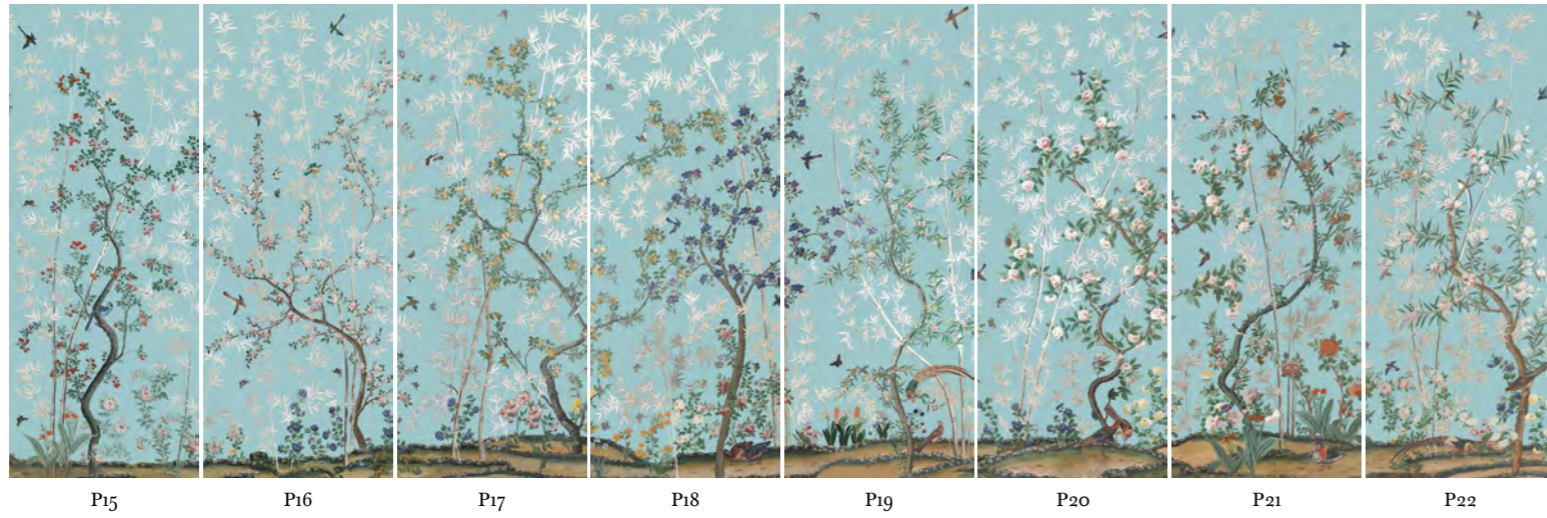

# Standard Sizes

TOTAL WIDTH 1980cm 779 4/8" NB. OF PANELS 22

H225  
225cm  
88 3/5"

TOTAL WIDTH 2250cm 885 7/8" NB. OF PANELS 25

H255  
255cm  
100 2/5"

TOTAL WIDTH 2430cm 956 6/8" NB. OF PANELS 27

H275  
275cm  
108 1/4"