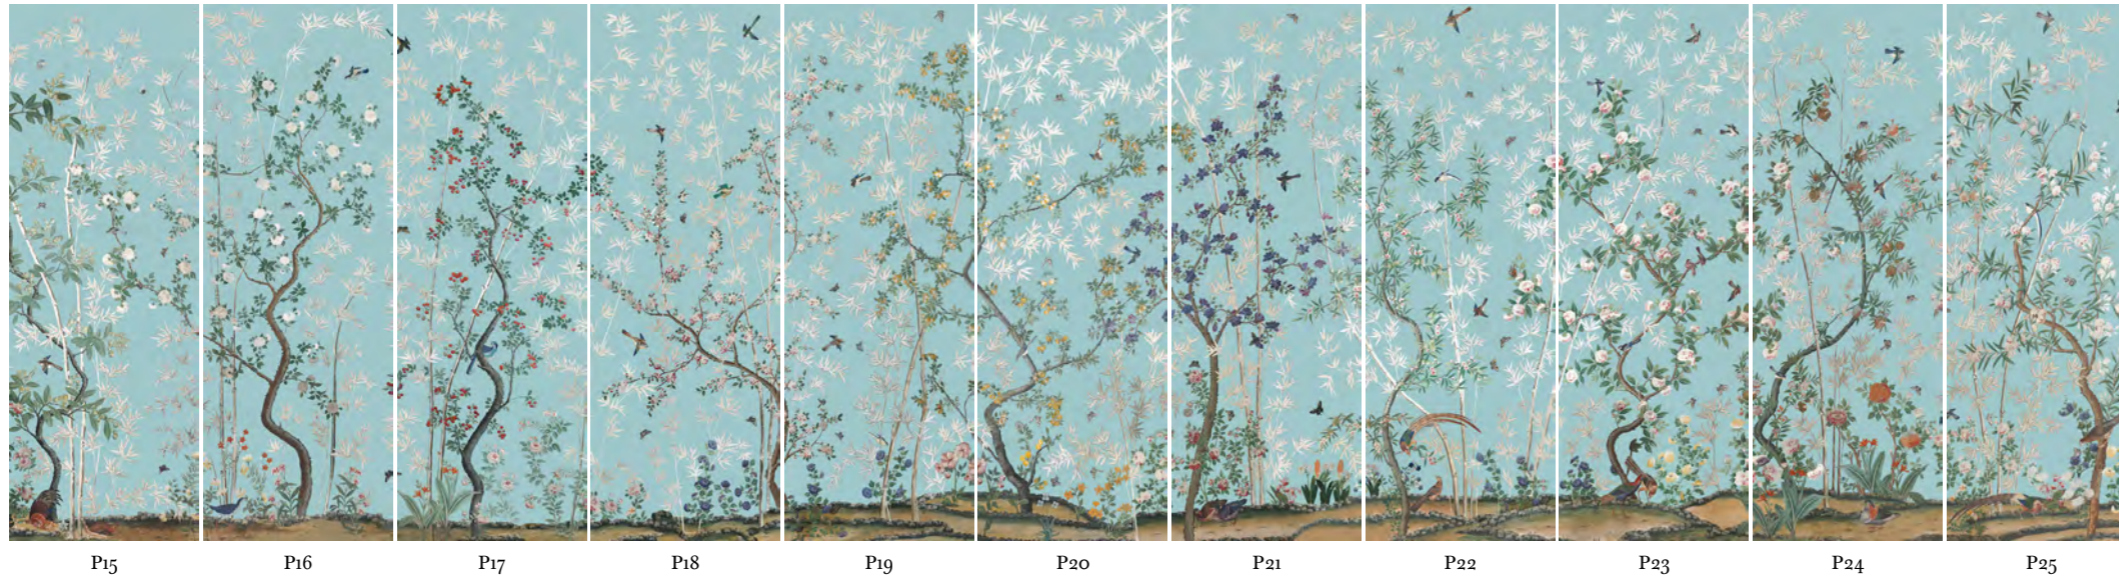

# Standard Sizes

TOTAL WIDTH 1980cm 779 4/8" NB. OF PANELS 22

H225  
225cm  
88 3/5"

TOTAL WIDTH 2250cm 885 7/8" NB. OF PANELS 25

H255  
255cm  
100 2/5"

TOTAL WIDTH 2430cm 956 6/8" NB. OF PANELS 27

H275  
275cm  
108 1/4"