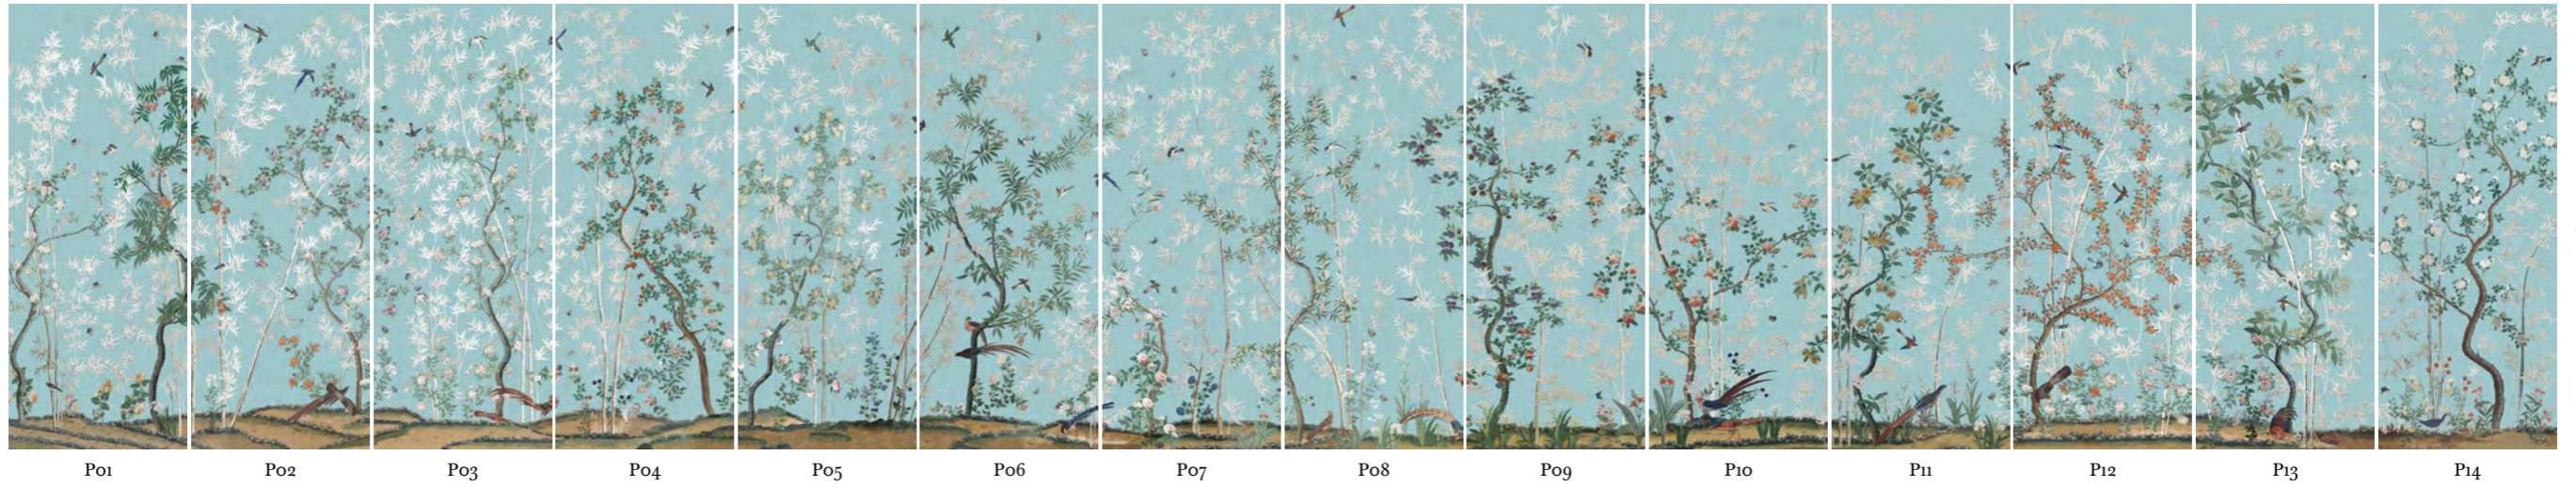

Standard Sizes

TOTAL WIDTH 1980cm 779 4/8" NB. OF PANELS 22

H225

225cm
88 3/5"

TOTAL WIDTH 2250cm 885 7/8" NB. OF PANELS 25

H255

255cm
100 2/5"